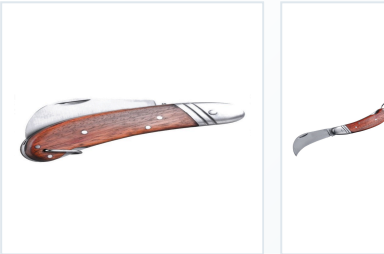

- Inner qty:2
- Outer qty:4

MODEL · INNER QTY:6

115mm Wooden Mallet

115mm Wooden Mallet prepared for hand tool programs, distributor sample review, retail presentation, and OEM packaging confirmation.

- Inner qty:6
- Outer qty:36