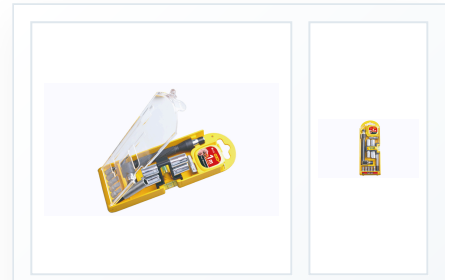

- 12-piece precision hobby knife set with blade sizes 1#, 3#, 10#, 11#, 20#, 21#, and 22#.
- 0.5 mm T10 heat-treated blades with HRC 58-62 hardness.

MODEL · EB001

50pcs DRILL BIT SET

50pcs DRILL BIT SET prepared for automotive service programs, distributor sample review, retail presentation, and OEM packaging confirmation.

- 30pcs CRV bits, sand blast 60mm Bit Holder
- 5pcs Wood Drills with carbon steel size: 4,5,6,8,10mm

MODEL · EU12006

14pc Screwdriver Kit

14pc Screwdriver Kit prepared for automotive service programs, distributor sample review, retail presentation, and OEM packaging confirmation.