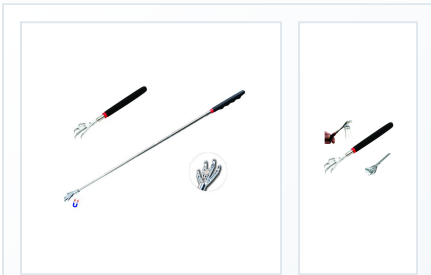

CATEGORY

Household & Sundry

Household utility products and sundry retail items for practical everyday use.

3 Products

MODEL · EAT1504

Telescopic back scratcher

Telescopic back scratcher prepared for household hardware programs, distributor sample review, retail presentation, and OEM packaging confirmation.

- Soft Cushion grip
- Size:21*3.7cm