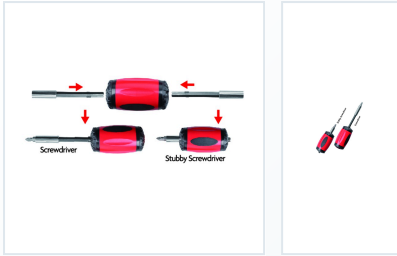

MODEL · ESD1406
13 IN 1 Screwdriver

13 IN 1 Screwdriver prepared for automotive service programs, distributor sample review, retail presentation, and OEM packaging confirmation.

- 1pc bit holder
- Pole length:95mm