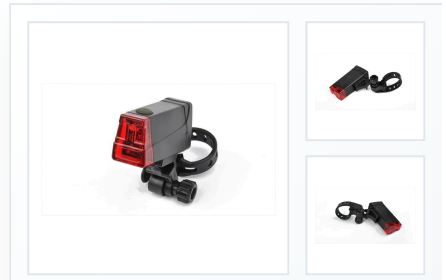

- Installs pulleys without damage to pump by exerting force only through the shaft.
- For use on most Ford power steering pump pulleys.

MODEL · SKU-50
Spark Plug Wire Puller

Spark Plug Wire Puller prepared for automotive service programs, distributor sample review, retail presentation, and OEM packaging confirmation.

- Drop forged high carbon steel head.
- Heavy duty hardwood handle.

MODEL · SKU-65

3-1/2" Spark Plug Wrench

3-1/2" Spark Plug Wrench prepared for automotive service programs, distributor sample review, retail presentation, and OEM packaging confirmation.

- Material:ABS
- 4 super bright white LED

MODEL · SKU-13

Bicycle USB Rechargeable Rear Light

Bicycle USB Rechargeable Rear Light prepared for bicycle accessory programs, distributor sample review, retail presentation, and OEM packaging confirmation.

- 12 super bright white COB LED
- Material:ABS+Silicon

MODEL · SKU-15

Bicycle Rechargeable Rear Light

Bicycle Rechargeable Rear Light prepared for bicycle accessory programs, distributor sample review, retail presentation, and OEM packaging confirmation.