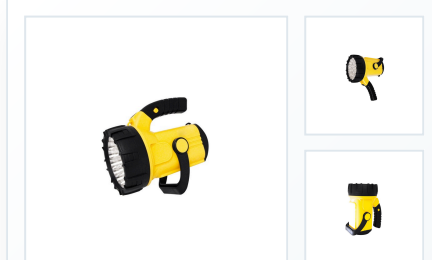

MODEL · INNER QTY:2

23 + 18 LED Work Light

23 + 18 LED Work Light prepared for work lighting programs, distributor sample review, retail presentation, and OEM packaging confirmation.

- Inner qty:2
- Outer qty:8