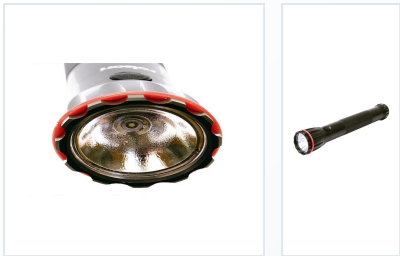

MODEL · INNER QTY:4

5W Z2 Aluminium Torch

5W Z2 Aluminium Torch prepared for work lighting programs, distributor sample review, retail presentation, and OEM packaging confirmation.

- Inner qty:4
- Outer qty:16