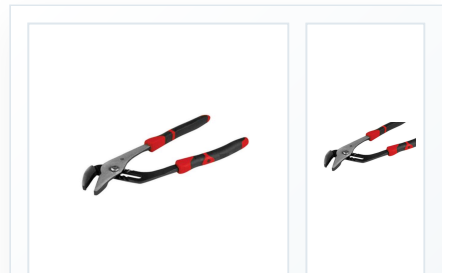

MODEL · SKU-58
12" Groove Joint Pliers

12" Groove Joint Pliers prepared for hand tool programs, distributor sample review, retail presentation, and OEM packaging confirmation.

- Ergonomic non slip molded grips for improved comfort and control.
- Premium quality drop forged and hardened alloy steel.