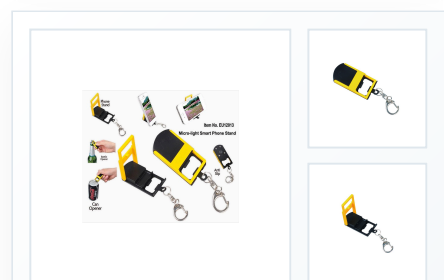

MODEL • EU12013

Micro-light Smart Phone Stand

Micro-light Smart Phone Stand prepared for work lighting programs, distributor sample review, retail presentation, and OEM packaging confirmation.

- Multi-function includes phone stand ,bottle opener, key ring ,LED, Anti-slip pad
- Flip-open stand holds smart phone or media player for hands-free use