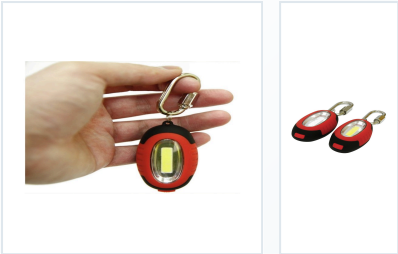

6 Colour LED Keyring Torch

6 Colour LED Keyring Torch prepared for work lighting programs, distributor sample review, retail presentation, and OEM packaging confirmation.

- Inner qty:36
- Outer qty:144

MODEL - INNER QTY:10