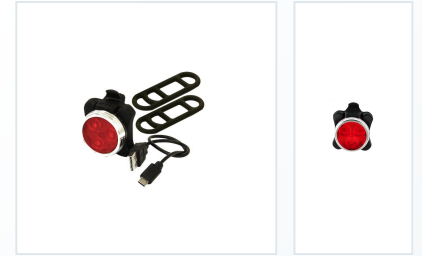

- Inner qty:6
- Outer qty:48

MODEL · INNER QTY:5

3 SMD USB Rechargeable Rear Bike Light

3 SMD USB Rechargeable Rear Bike Light prepared for bicycle accessory programs, distributor sample review, retail presentation, and OEM packaging confirmation.