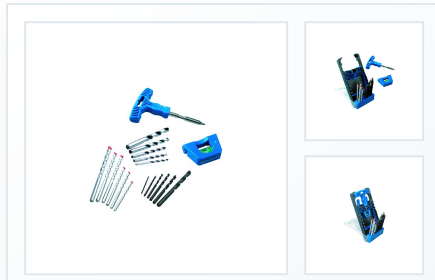

121 PRODUCTS

CATEGORY

Automotive Tools

Service tools and garage items for tire, oil, repair, lifting, and inspection programs.

16 Products

MODEL · SKU-7

Hobby Knife Set

Hobby Knife Set prepared for automotive service programs, distributor sample review, retail presentation, and OEM packaging confirmation.

- 12-piece precision hobby knife set with blade sizes 1#, 3#, 10#, 11#, 20#, 21#, and 22#.
- 0.5 mm T10 heat-treated blades with HRC 58-62 hardness.

MODEL · EB001

50pcs DRILL BIT SET

50pcs DRILL BIT SET prepared for automotive service programs, distributor sample review, retail presentation, and OEM packaging confirmation.