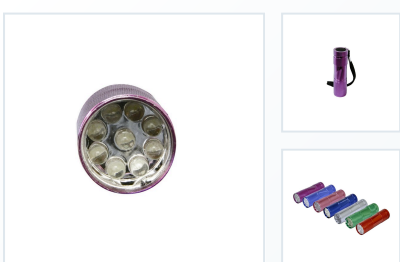

9W Z5 COB Camping Lantern

9W Z5 COB Camping Lantern prepared for work lighting programs, distributor sample review, retail presentation, and OEM packaging confirmation.

- Inner qty:1
- Outer qty:8

MODEL · INNER QTY:16