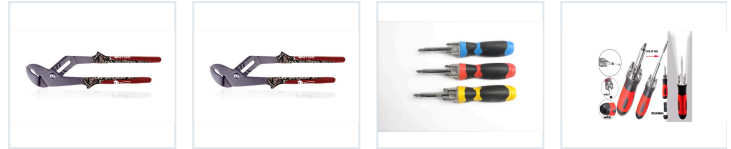

Work Lights

Rechargeable work lights, torches, inspection lamps, flood lights, head lamps, and jobsite lighting.

121 Products

MODEL • SKU-2

Hydrographic Pump Clamp

Hydrographic Pump Clamp prepared for work lighting programs, distributor sample review, retail presentation, and OEM packaging confirmation.

- The camo portion of this product is intended to be decorated by hydrographics