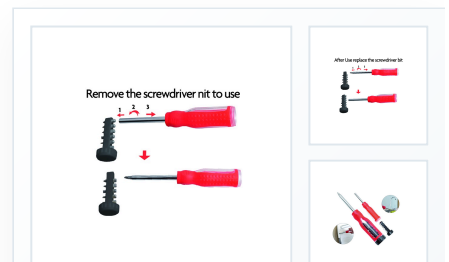

MODEL · ESD1404

6 IN 1 Screwdriver

6 IN 1 Screwdriver prepared for automotive service programs, distributor sample review, retail presentation, and OEM packaging confirmation.

- Material: ABS+PC
- 6pcs 25L bits: carbon steel material