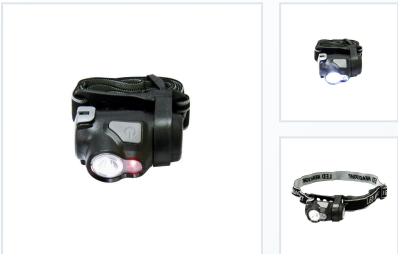

MODEL - INNER QTY:3

3W Z2 Head Light with Red LED

3W Z2 Head Light with Red LED prepared for work lighting programs, distributor sample review, retail presentation, and OEM packaging confirmation.

- Inner qty:3
- Outer qty:18