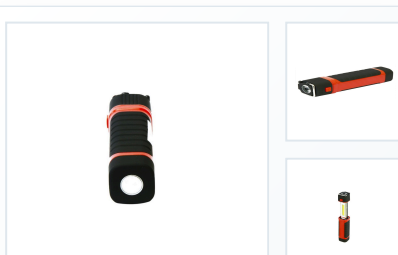

MODEL - INNER QTY:6

1 LED + COB Telescopic Light

1 LED + COB Telescopic Light prepared for work lighting programs, distributor sample review, retail presentation, and OEM packaging confirmation.

- Inner qty:6
- Outer qty:48