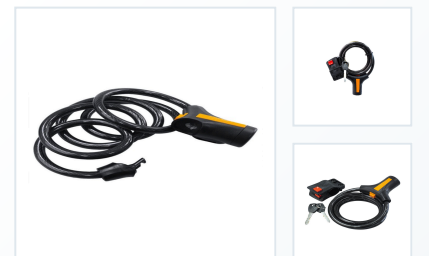

MODEL - INNER QTY:4

3-Cable Lock

3-Cable Lock prepared for general hardware tool programs, distributor sample review, retail presentation, and OEM packaging confirmation.

- Inner qty:4
- Outer qty:24