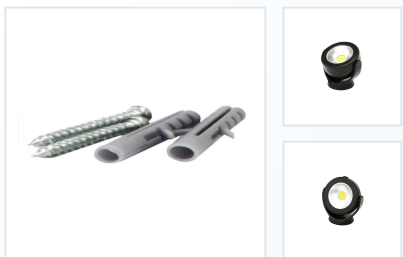

MODEL - INNER QTY:5

Mini Flexible Clamp On Light

Mini Flexible Clamp On Light prepared for work lighting programs, distributor sample review, retail presentation, and OEM packaging confirmation.

- Inner qty:5
- Outer qty:30