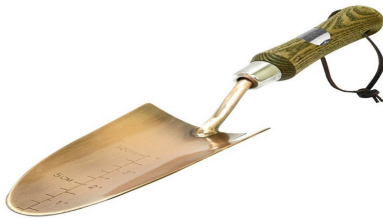

MODEL · INNER QTY:10

Copper Finish Hand Trowel

Copper Finish Hand Trowel prepared for garden tool programs, distributor sample review, retail presentation, and OEM packaging confirmation.

- 82601
- Inner qty:10