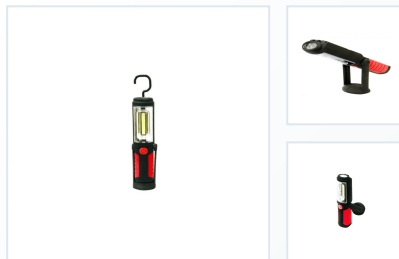

MODEL · INNER QTY:4

3W Z5 + 5 LED Work Light

3W Z5 + 5 LED Work Light prepared for work lighting programs, distributor sample review, retail presentation, and OEM packaging confirmation.

- Inner qty:4
- Outer qty:16