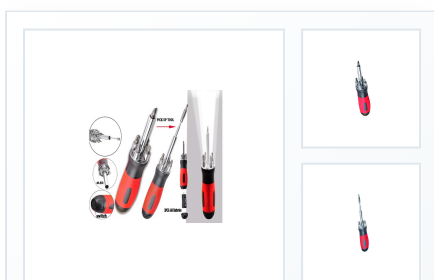

- Screwdriver with LED light for worksite lighting, retail display, and OEM-ready lighting programs.
- Available for distributor assortment planning and OEM packaging review.

MODEL • ESD1413-1

5 In 1 Lighted Screwdriver With Pick Up Tools