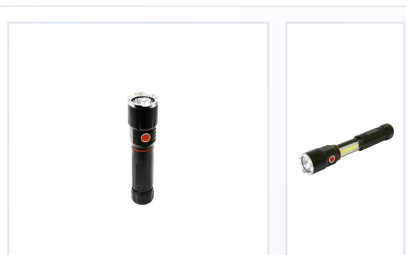

MODEL - INNER QTY:4

3W Z5 Telescopic Light

3W Z5 Telescopic Light prepared for work lighting programs, distributor sample review, retail presentation, and OEM packaging confirmation.

- Inner qty:4
- Outer qty:24