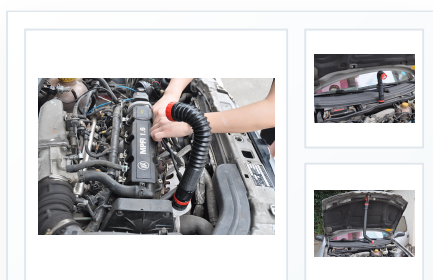

MODEL • SKU-8

ELT1302 Magic Light

ELT1302 Magic Light prepared for work lighting programs, distributor sample review, retail presentation, and OEM packaging confirmation.

- Material: ABS+PP
- Flexible body can be used as