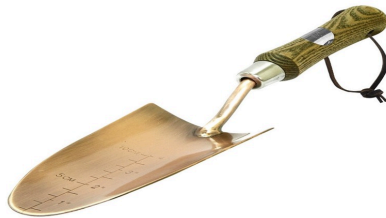

Copper Finish Hand Trowel

Copper Finish Hand Trowel prepared for garden tool programs, distributor sample review, retail presentation, and OEM packaging confirmation.

- 82601
- Inner qty:10

MODEL · INNER QTY:10