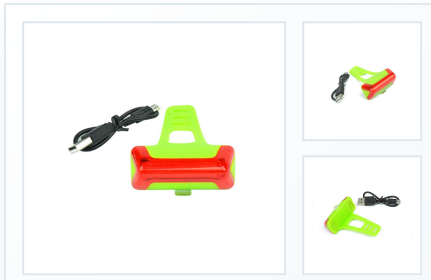

MODEL · SKU-13

Bicycle USB Rechargeable Rear Light

Bicycle USB Rechargeable Rear Light prepared for bicycle accessory programs, distributor sample review, retail presentation, and OEM packaging confirmation.

- 12 super bright white COB LED
- Material:ABS+Silicon