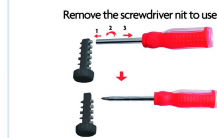

MODEL · ESD1404

6 IN 1 Screwdriver

6 IN 1 Screwdriver prepared for automotive service programs, distributor sample review, retail presentation, and OEM packaging confirmation.

- Material: ABS+PC
- 6pcs 25L bits: carbon steel material