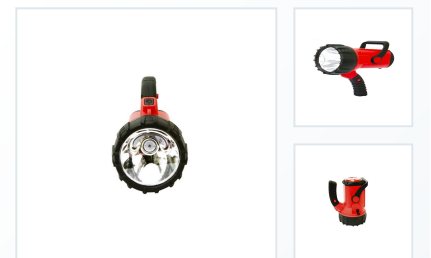

MODEL · INNER QTY:1

3W & 18 LED Spot Light Rechargeable

3W & 18 LED Spot Light Rechargeable prepared for work lighting programs, distributor sample review, retail presentation, and OEM packaging confirmation.

- Inner qty:1
- Outer qty:12