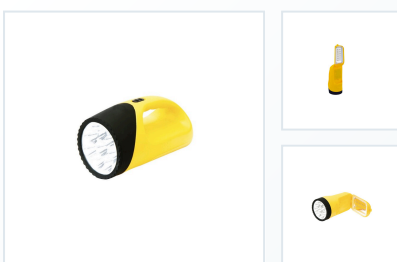

MODEL · INNER QTY:6

20 LED Multi Function Lantern

20 LED Multi Function Lantern prepared for work lighting programs, distributor sample review, retail presentation, and OEM packaging confirmation.

- Inner qty:6
- Outer qty:24